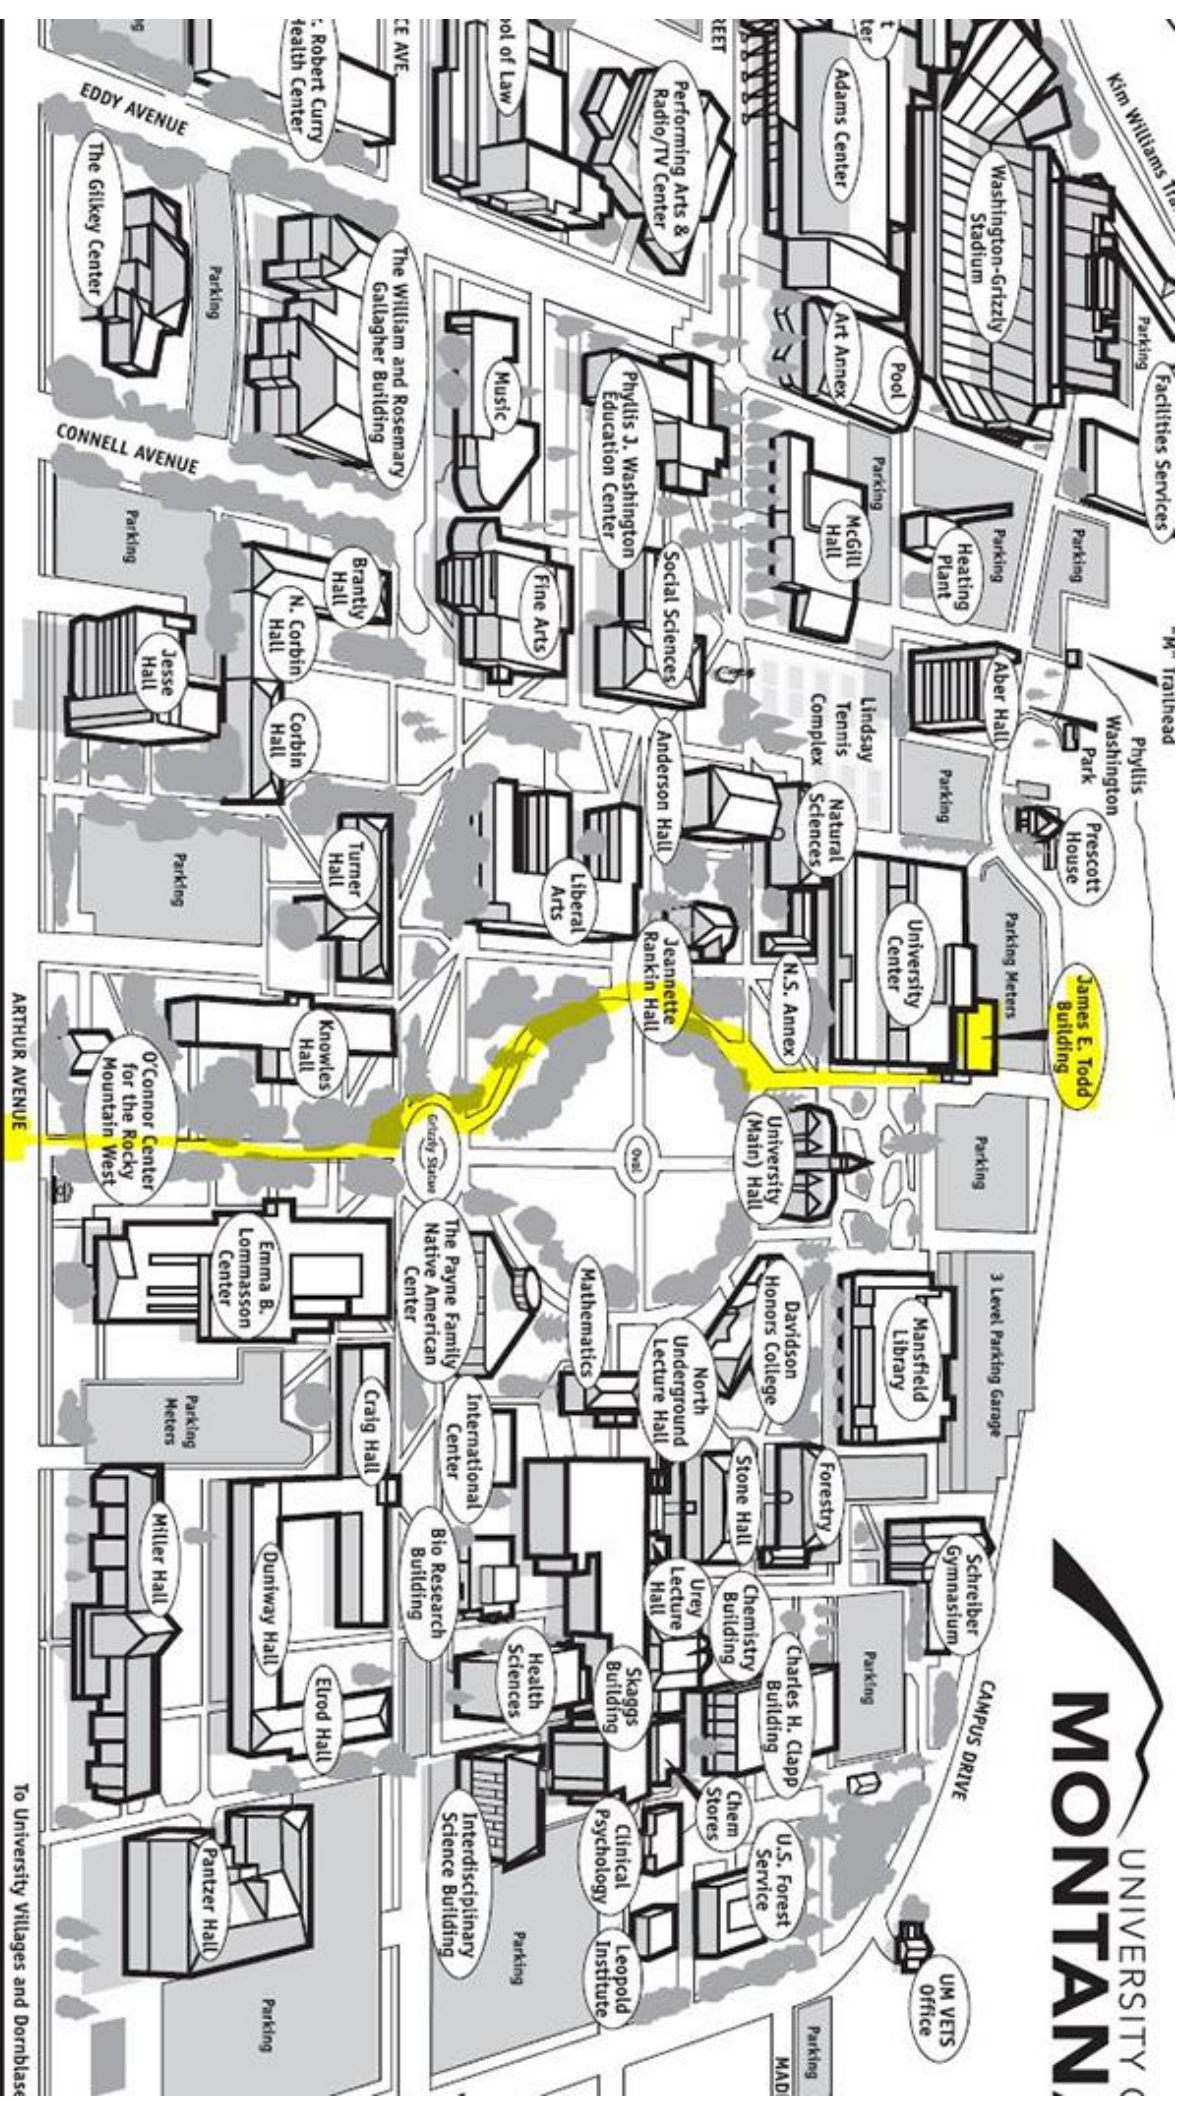

Walking Map from Todd Building to Arthur & University

To University Villages and Dormclass