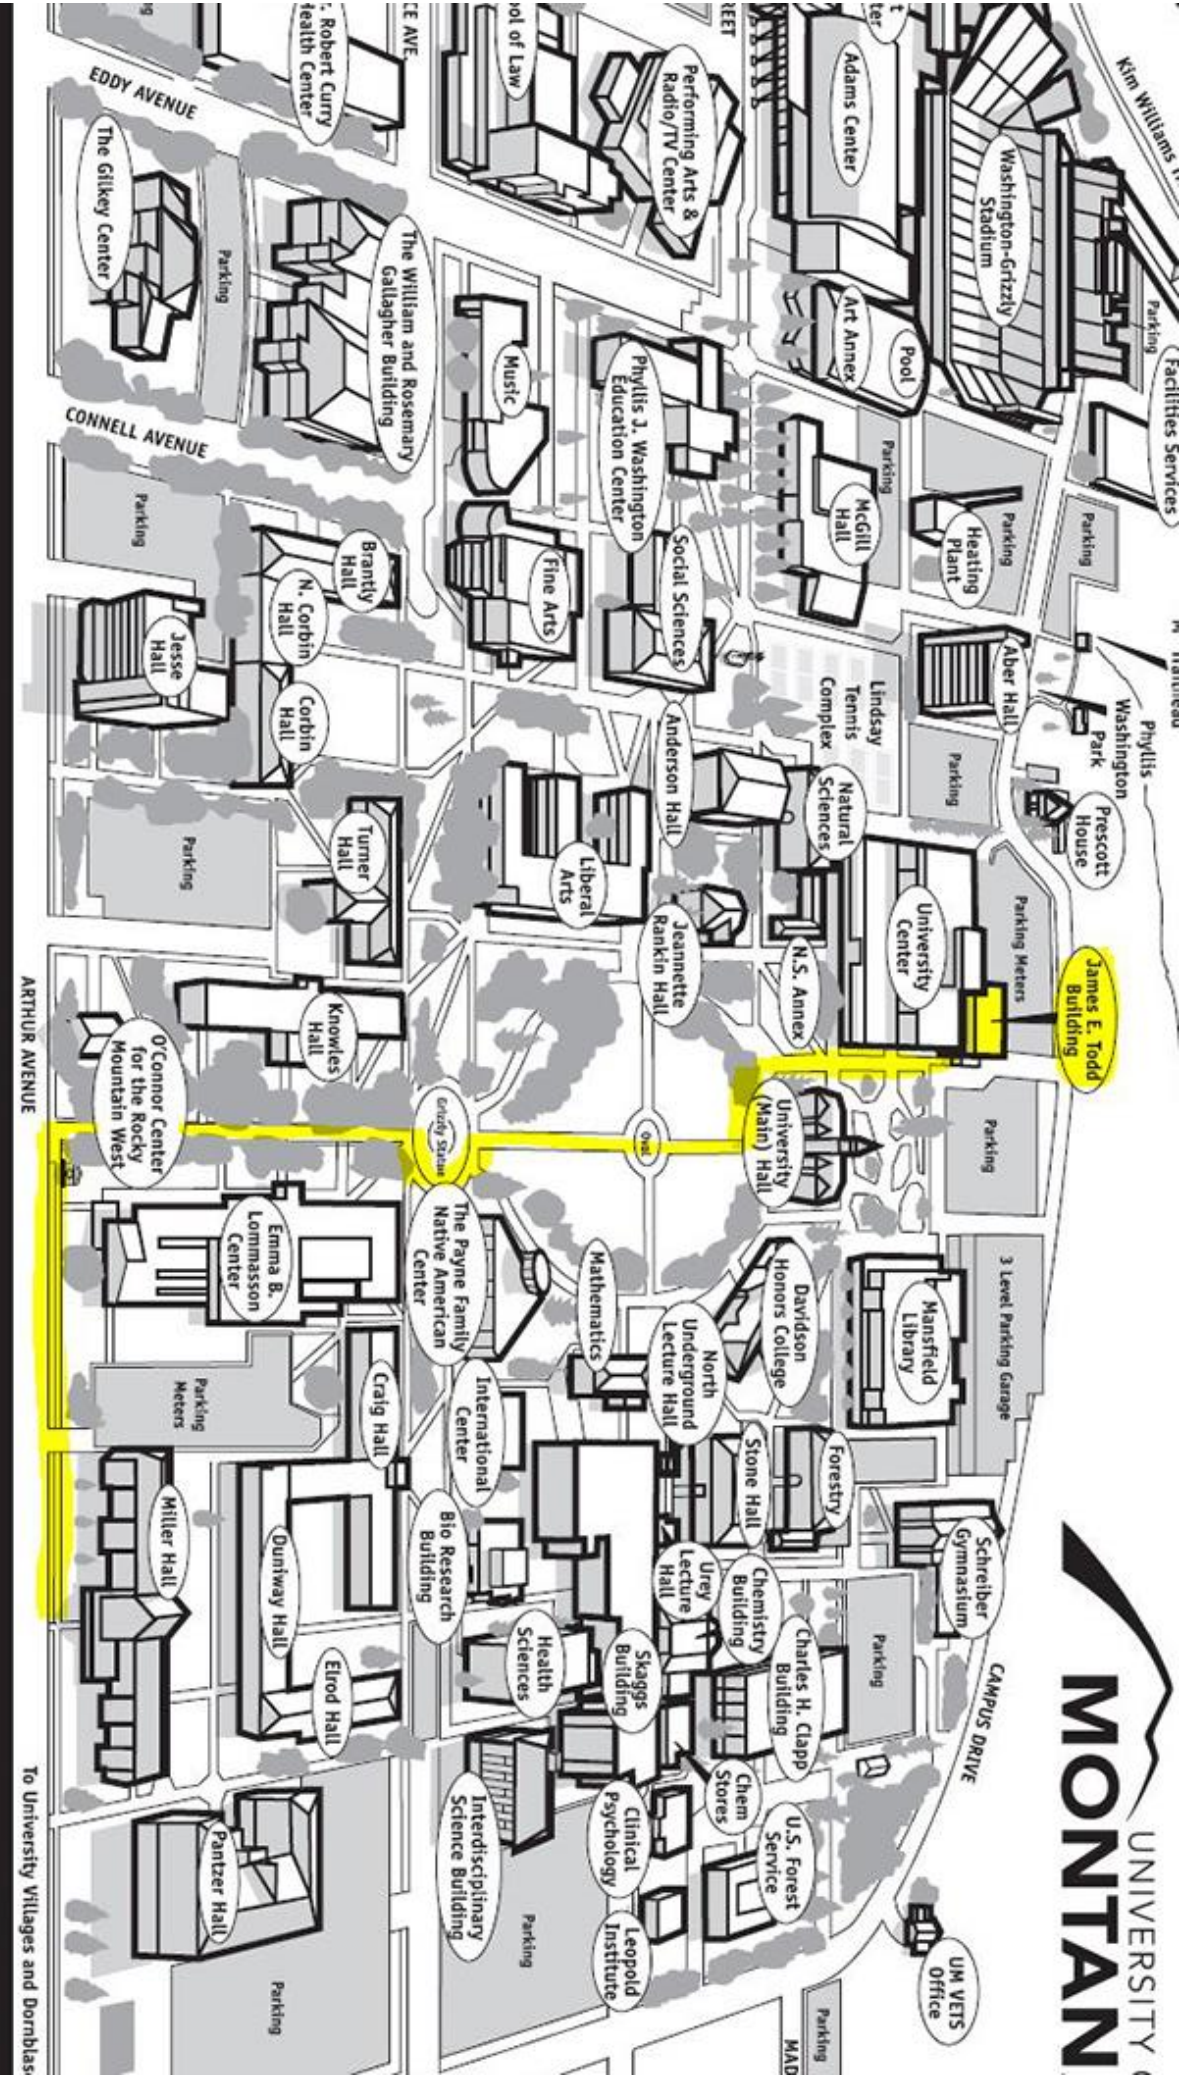

Walking Map from Arthur & Keith to Todd Building

To University Villages and Dorms